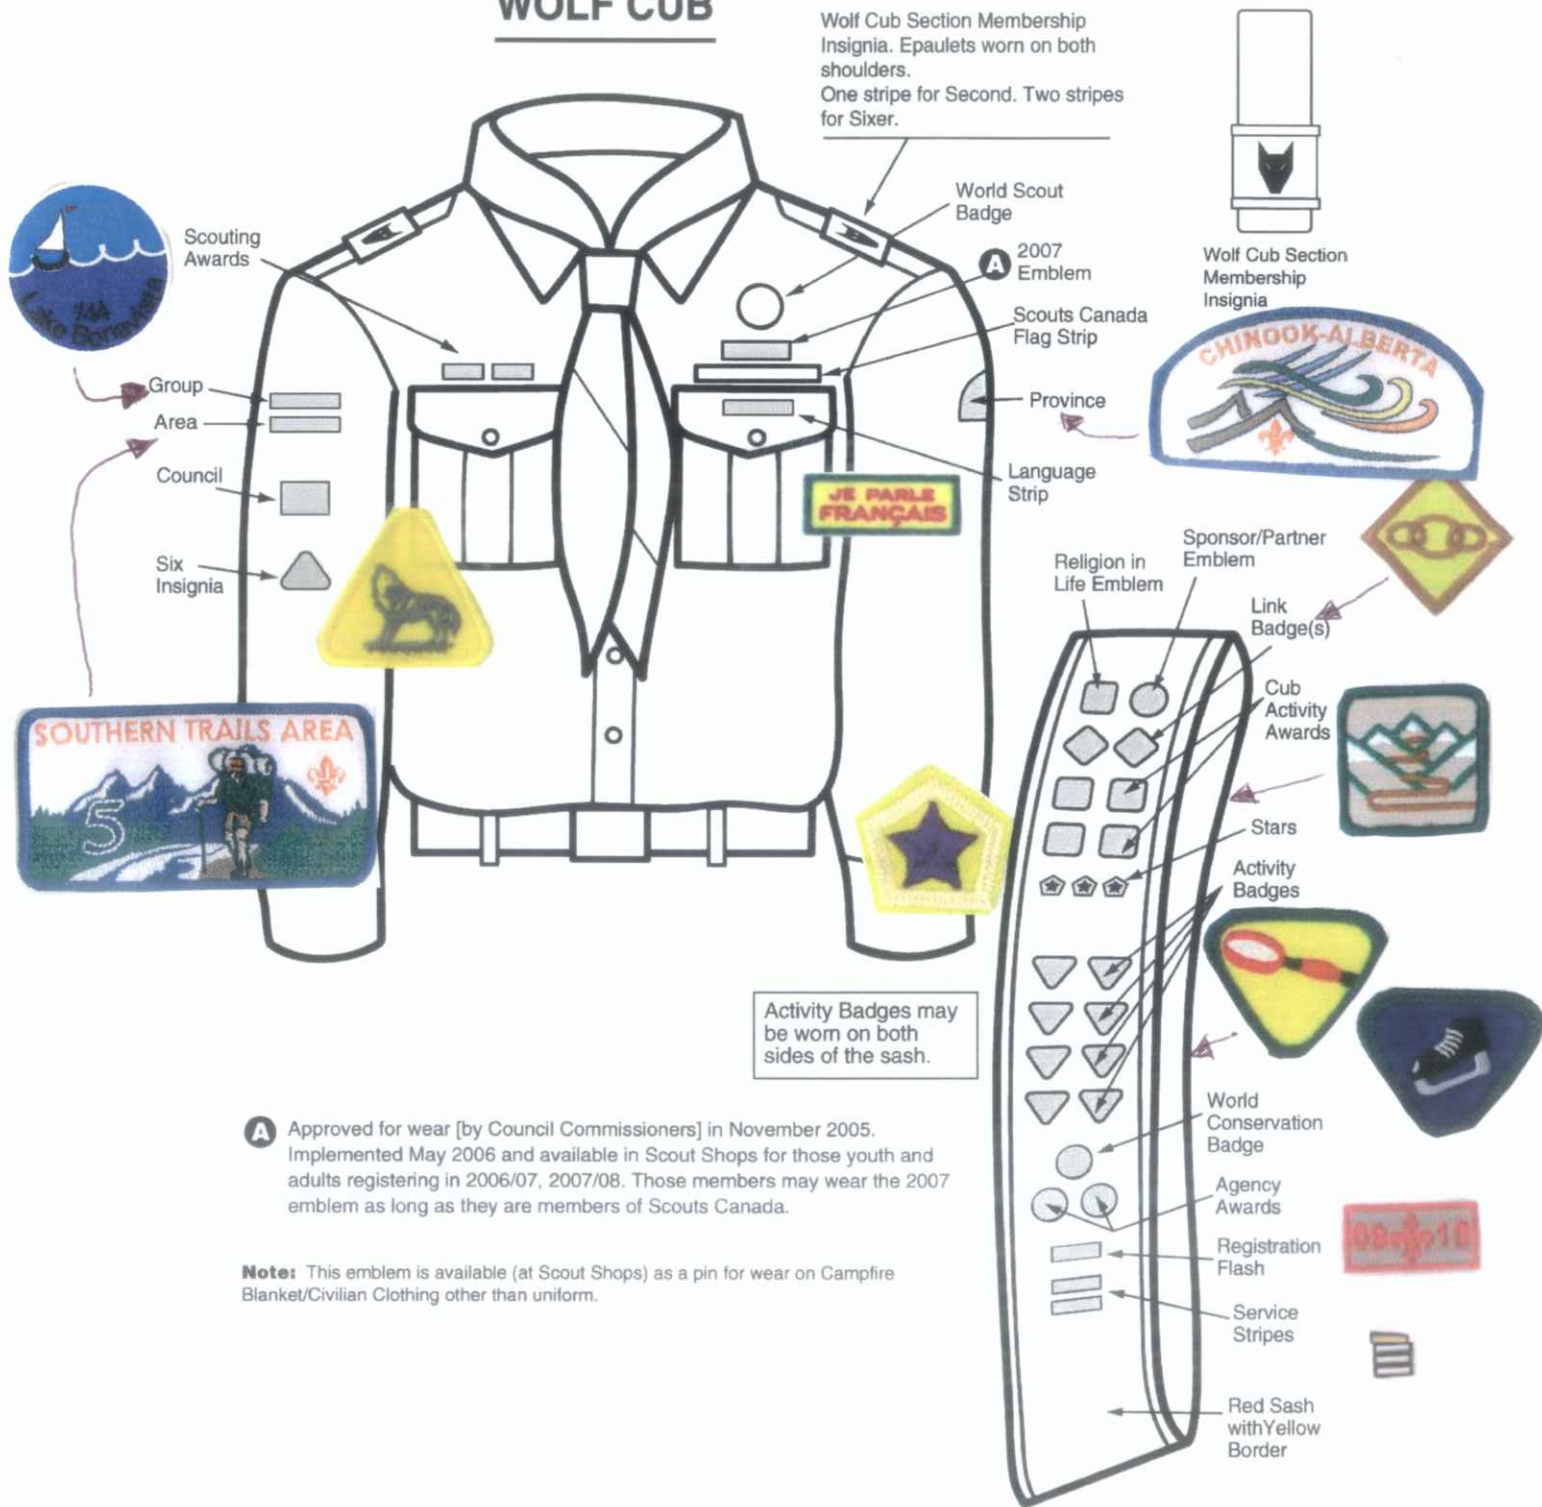

WOLF CUB

Wolf Cub Section Membership Insignia. Epaulets worn on both shoulders. One stripe for Second. Two stripes for Sixer.

Scouting Awards
Group Area
Council
Six Insignia

World Scout Badge
2007 Emblem
Scouts Canada Flag Strip
Province
Language Strip

Wolf Cub Section Membership Insignia

CHINOOK-ALBERTA

SOUTHERN TRAILS AREA
5

Religion in Life Emblem
Sponsor/Partner Emblem
Link Badge(s)
Cub Activity Awards
Stars
Activity Badges
World Conservation Badge
Agency Awards
Registration Flash
Service Stripes
Red Sash with Yellow Border

Activity Badges may be worn on both sides of the sash.

A Approved for wear [by Council Commissioners] in November 2005. Implemented May 2006 and available in Scout Shops for those youth and adults registering in 2006/07, 2007/08. Those members may wear the 2007 emblem as long as they are members of Scouts Canada.

Note: This emblem is available (at Scout Shops) as a pin for wear on Campfire Blanket/Civilian Clothing other than uniform.